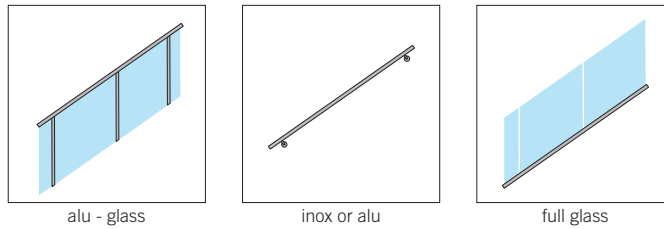

accessories