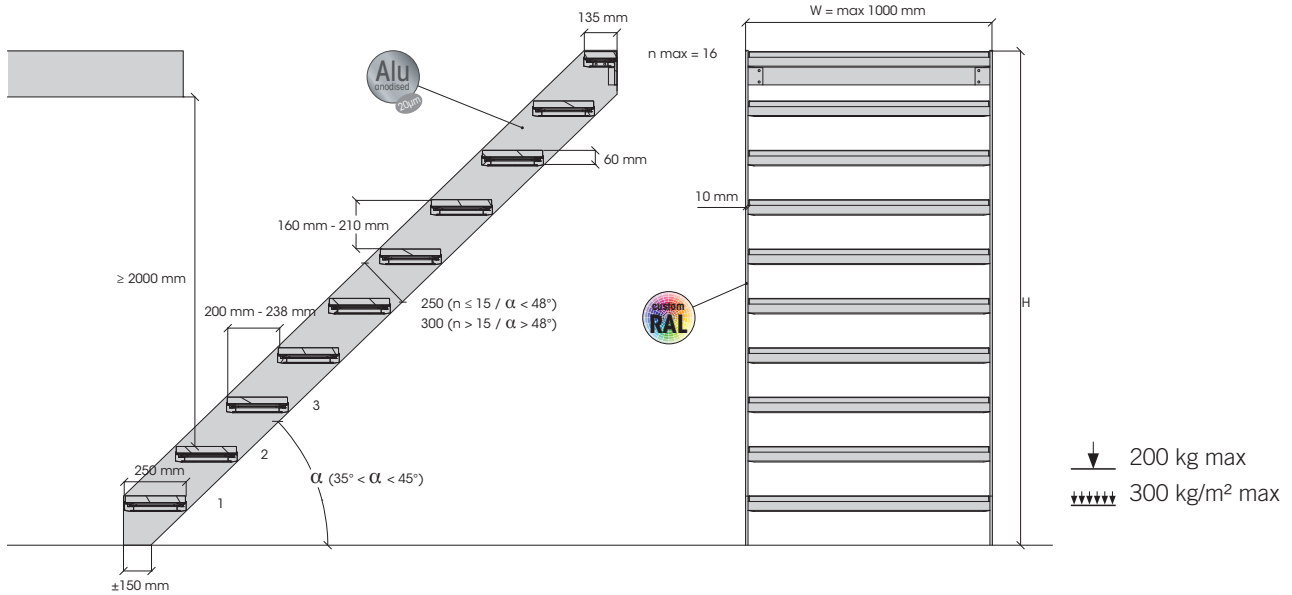

technical

accessories

options

glass

rgb led
white led
opal glass
extra clear opal glass

wood

oak
beech
ovangkol

stone

twilight
black slate

Optional:

staircase with empty steps