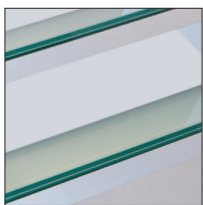

technical

accessories

options

glass

rgb led
white led
opal glass
extra clear opal glass

wood

oak
beech
ovangkol

stone

twilight
black slate

Optional:

staircase with empty steps