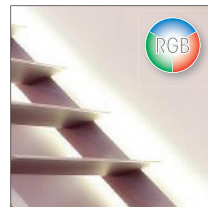

cameleon options

glass

rgb led
white led
opal glass
extra clear opal glass

wood

oak
beech
ovankol

stone

twilight
black slate

Optional:

staircase with empty steps

led white or RGB

led white or RGB