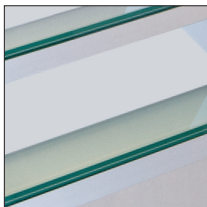

options

closed