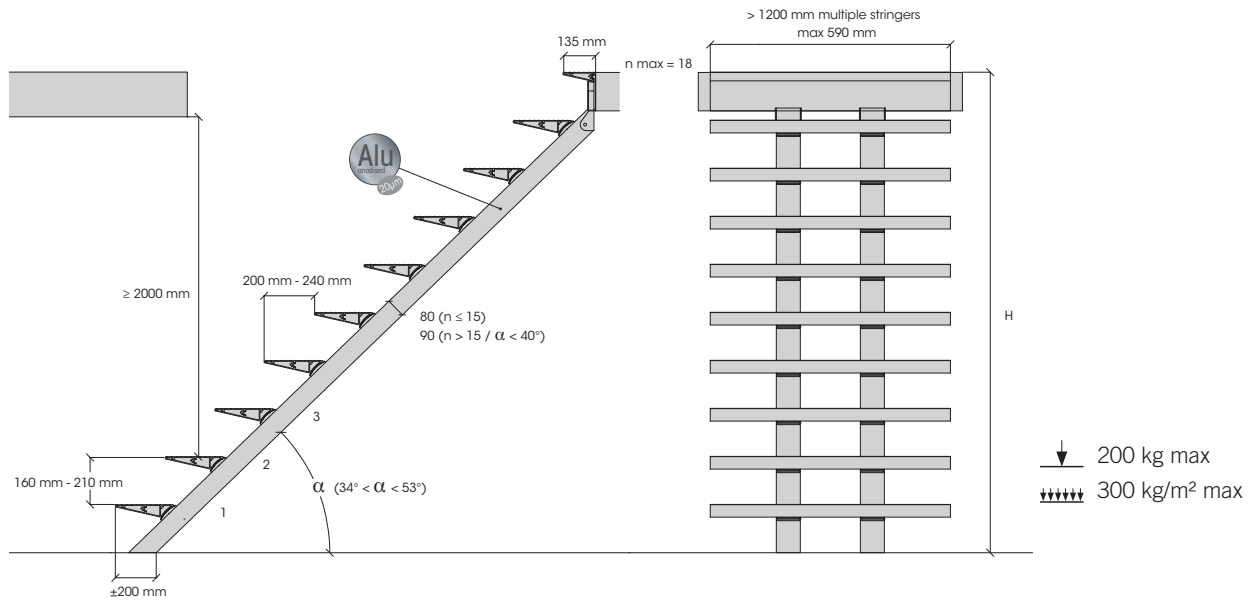

Beam Stringer

technical

accessories

inox

alu - glass

inox or alu