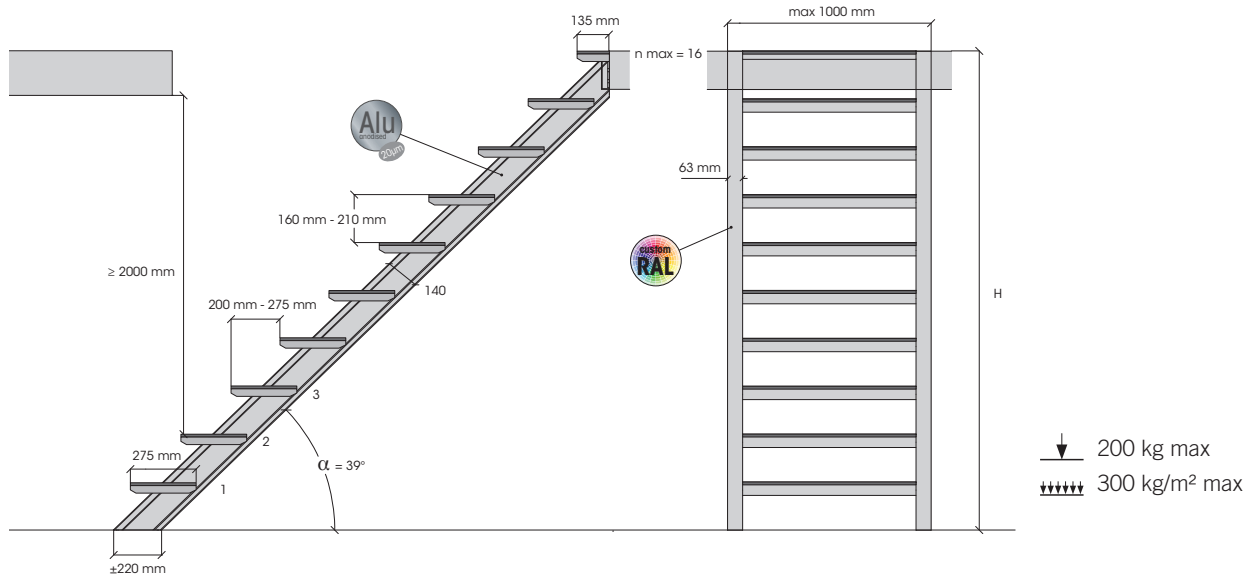

Cantilever Stringer

technical

accessories

options

cameleon options

glass	wood	stone	Optional:
rgb led white led opal glass extra clear opal glass	oak beech ovangkol	twilight black slate	staircase with empty steps